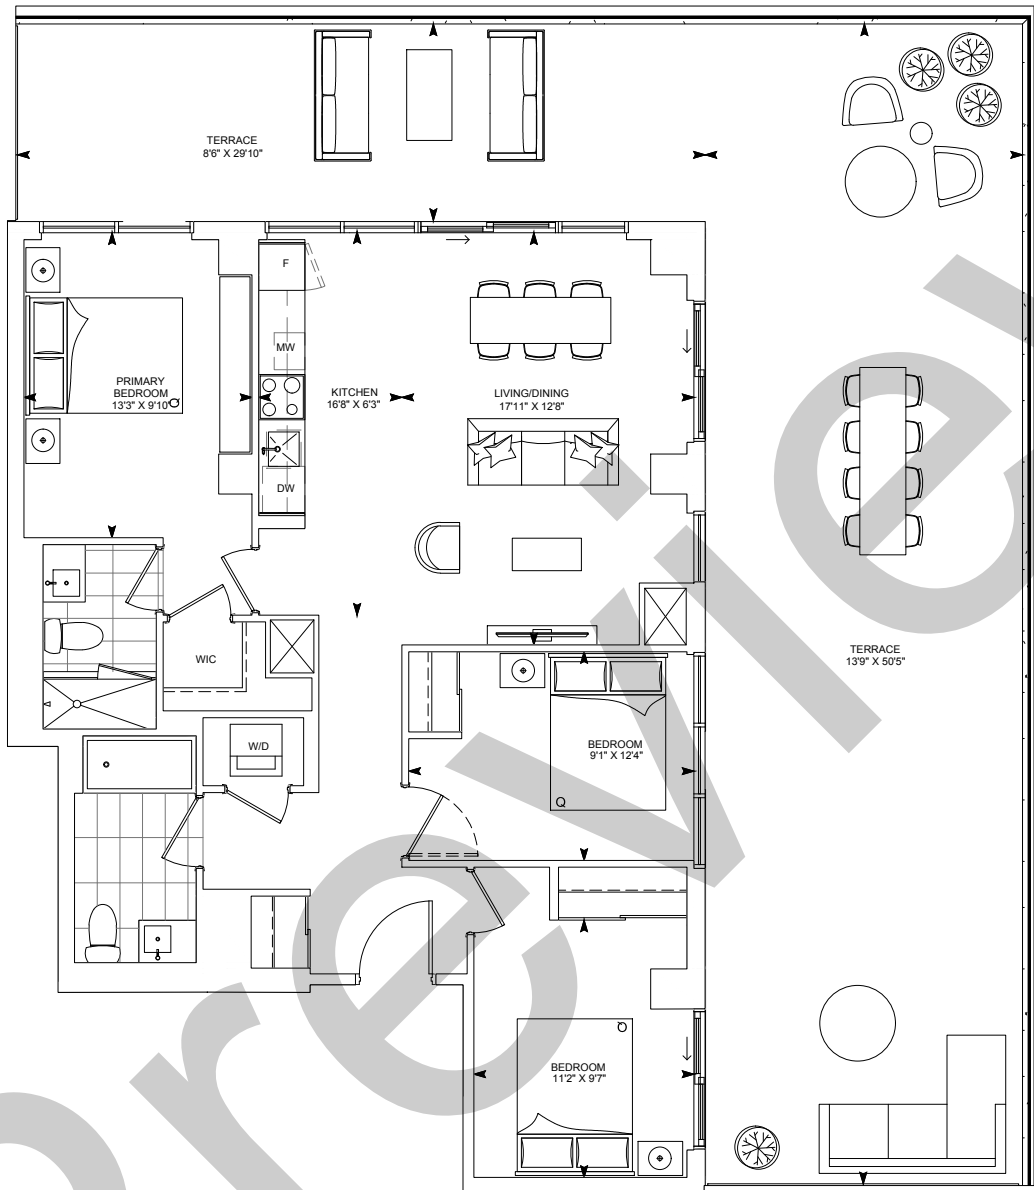

E.&O.E. October 26th, 2022

NORTH CORE

**Penthouse
High \$1.3M
View: North**

All prices, figures, materials, areas and stated room dimensions are preliminary and are subject to change without notice. Please consult a Sales Representative for details.

E.&O.E. October 26th, 2022

NORTH CORE

**Penthouse
High \$1.0M
View: North**

All prices, figures, materials, areas and stated room dimensions are preliminary and are subject to change without notice. Please consult a Sales Representative for details.

E.&O.E. October 26th, 2022

NORTH CORE

Penthouse
High \$1.7M
View: Northeast

All prices, figures, materials, areas and stated room dimensions are preliminary and are subject to change without notice. Please consult a Sales Representative for details.