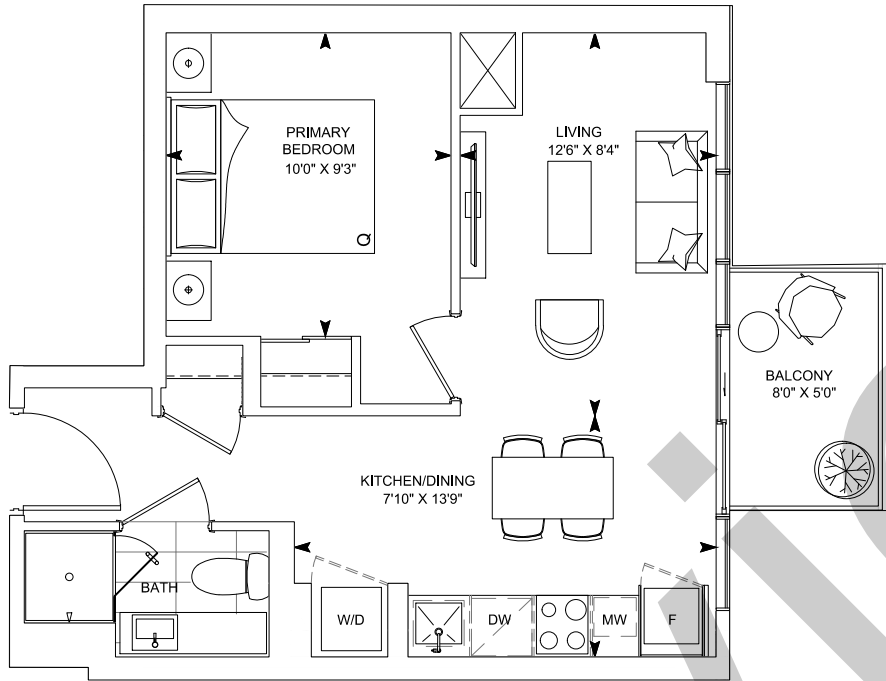

NORTH CORE

Low \$700's
View: East

All prices, figures, materials, areas and stated room dimensions are preliminary and are subject to change without notice. Please consult a Sales Representative for details.

E.&O.E. October 26th, 2022

NORTH CORE

Mid \$1.1M
View: Southeast

All prices, figures, materials, areas and stated room dimensions are preliminary and are subject to change without notice. Please consult a Sales Representative for details.

E.&O.E. October 26th, 2022

NORTH CORE

Low \$800's
View: South

All prices, figures, materials, areas and stated room dimensions are preliminary and are subject to change without notice. Please consult a Sales Representative for details.