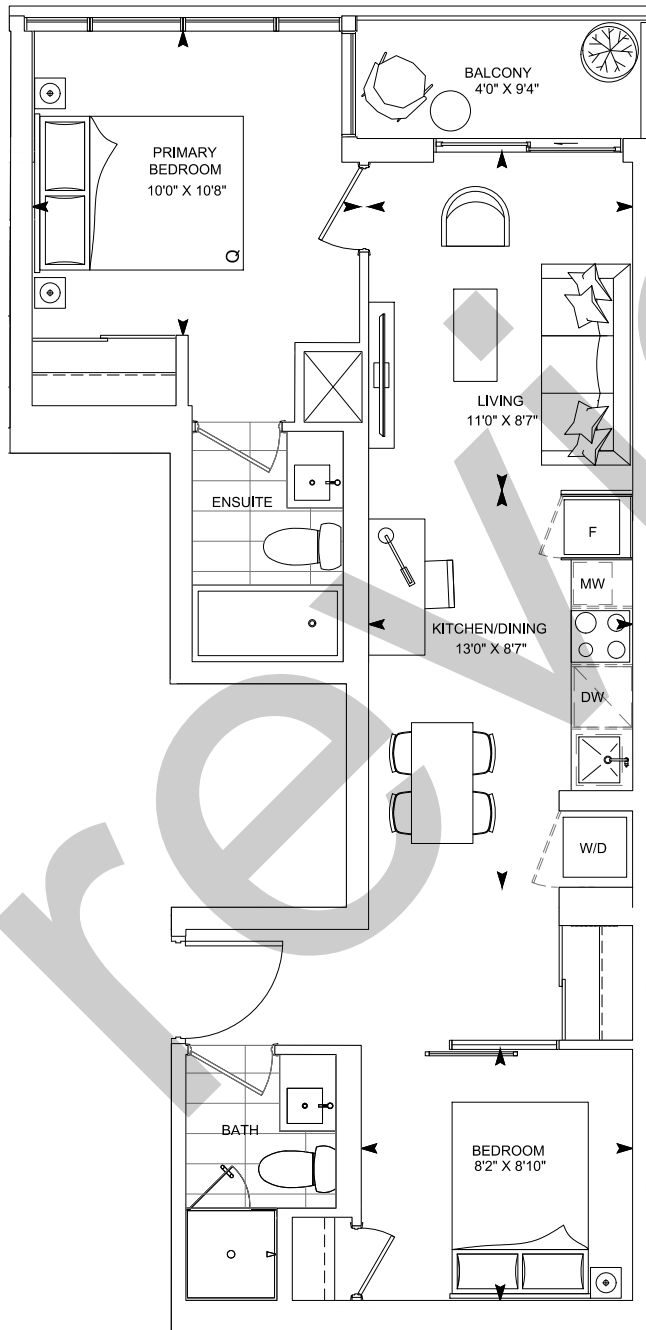

E.&O.E. October 26th, 2022

NORTH CORE

Low \$700's
View: South

All prices, figures, materials, areas and stated room dimensions are preliminary and are subject to change without notice. Please consult a Sales Representative for details.

E.&O.E. October 26th, 2022

NORTH CORE

High \$700's
View: North

All prices, figures, materials, areas and stated room dimensions are preliminary and are subject to change without notice. Please consult a Sales Representative for details.

E.&O.E. October 26th, 2022

NORTH CORE

Mid \$900's
View: North

All prices, figures, materials, areas and stated room dimensions are preliminary and are subject to change without notice. Please consult a Sales Representative for details.

E.&O.E. October 26th, 2022

NORTH CORE

**Penthouse
High \$1.3M
View: North**

All prices, figures, materials, areas and stated room dimensions are preliminary and are subject to change without notice. Please consult a Sales Representative for details.