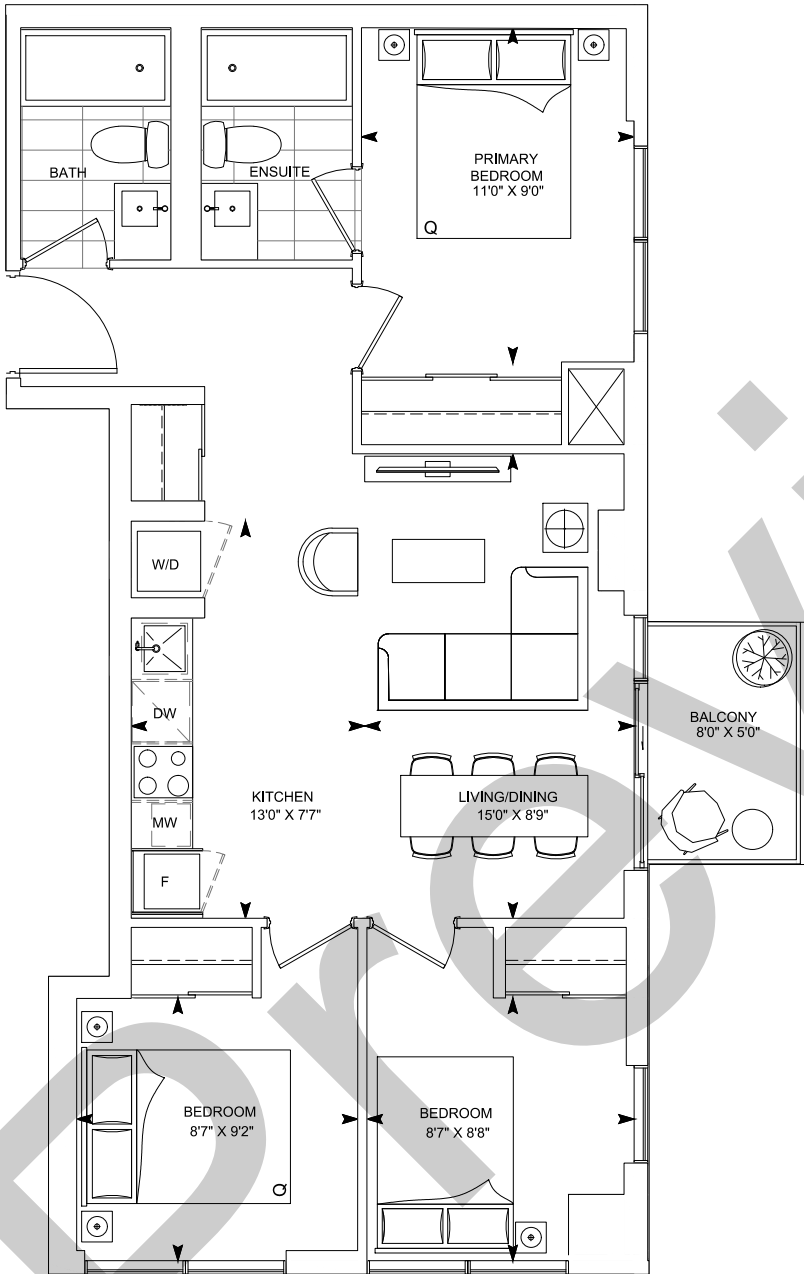

NORTH CORE

Low \$700's
View: East

All prices, figures, materials, areas and stated room dimensions are preliminary and are subject to change without notice. Please consult a Sales Representative for details.

E.&O.E. October 26th, 2022

NORTH CORE

Mid \$1.1M
View: Southeast

All prices, figures, materials, areas and stated room dimensions are preliminary and are subject to change without notice. Please consult a Sales Representative for details.

E.&O.E. October 26th, 2022

NORTH CORE

Low \$800's
View: South

All prices, figures, materials, areas and stated room dimensions are preliminary and are subject to change without notice. Please consult a Sales Representative for details.

E.&O.E. October 26th, 2022

NORTH CORE

Mid \$700's
View: South

All prices, figures, materials, areas and stated room dimensions are preliminary and are subject to change without notice. Please consult a Sales Representative for details.