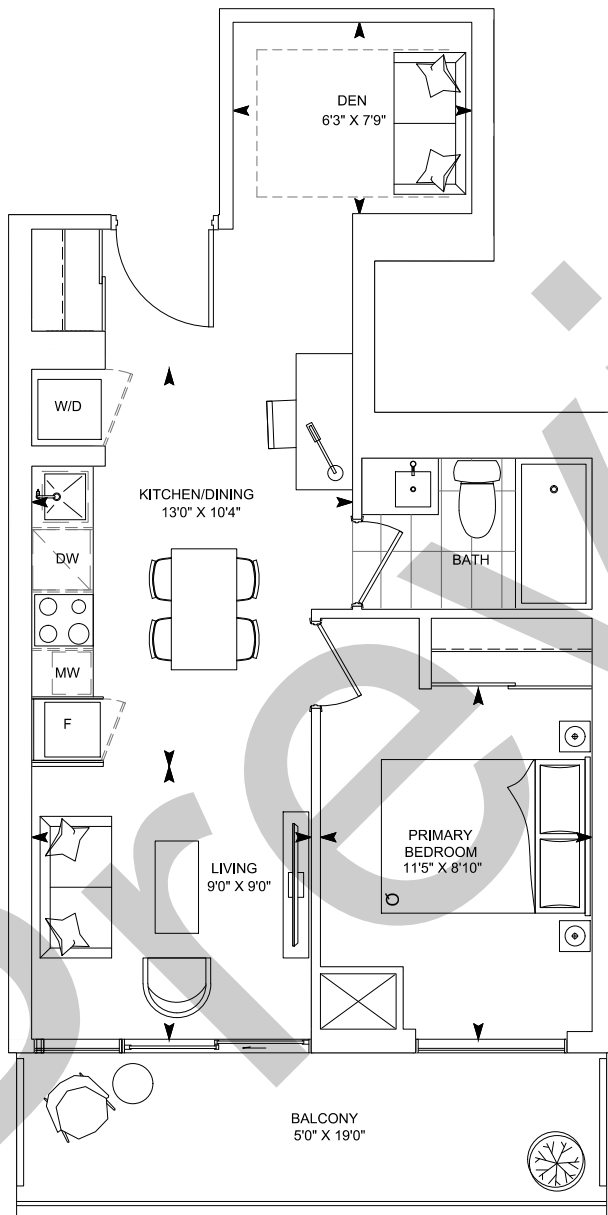

E.&O.E. October 26th, 2022

NORTH CORE

Mid \$1.1M
View: Southeast

All prices, figures, materials, areas and stated room dimensions are preliminary and are subject to change without notice. Please consult a Sales Representative for details.

E.&O.E. October 26th, 2022

NORTH CORE

Low \$800's
View: South

All prices, figures, materials, areas and stated room dimensions are preliminary and are subject to change without notice. Please consult a Sales Representative for details.

E.&O.E. October 26th, 2022

NORTH CORE

Mid \$700's
View: South

All prices, figures, materials, areas and stated room dimensions are preliminary and are subject to change without notice. Please consult a Sales Representative for details.

E.&O.E. October 26th, 2022

NORTH CORE

Low \$700's
View: South

All prices, figures, materials, areas and stated room dimensions are preliminary and are subject to change without notice. Please consult a Sales Representative for details.