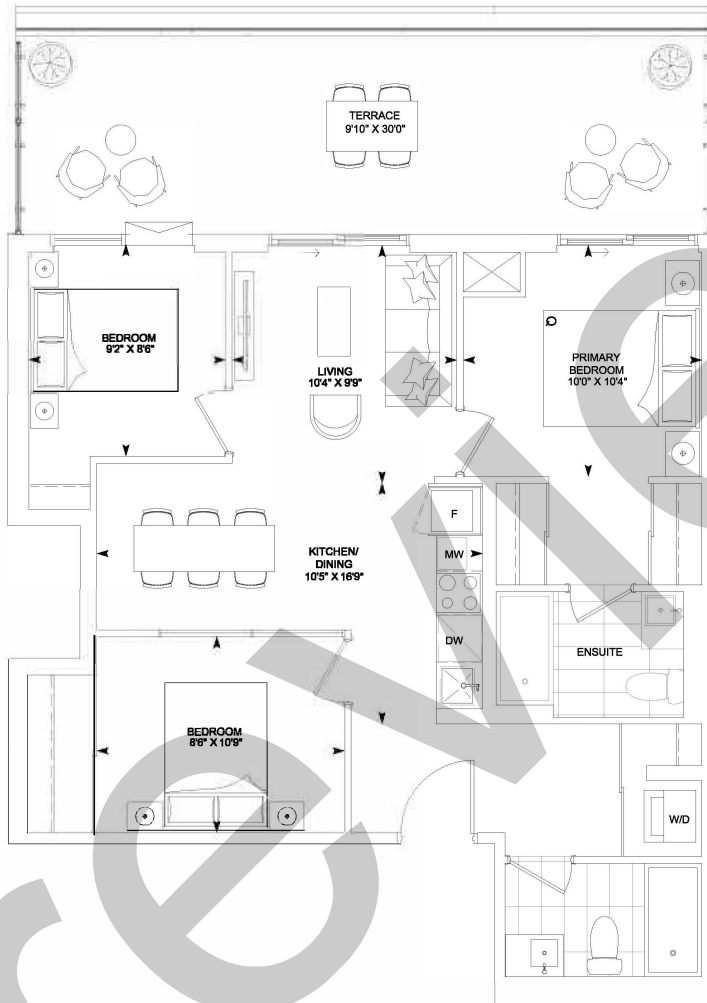

E.&O.E. October 26th, 2022

NORTH CORE

Mid \$900's
View: North

All prices, figures, materials, areas and stated room dimensions are preliminary and are subject to change without notice. Please consult a Sales Representative for details.

E.&O.E. October 26th, 2022

NORTH CORE

**Penthouse
High \$1.3M
View: North**

All prices, figures, materials, areas and stated room dimensions are preliminary and are subject to change without notice. Please consult a Sales Representative for details.

E.&O.E. October 26th, 2022

NORTH CORE

**Penthouse
High \$1.0M
View: North**

All prices, figures, materials, areas and stated room dimensions are preliminary and are subject to change without notice. Please consult a Sales Representative for details.